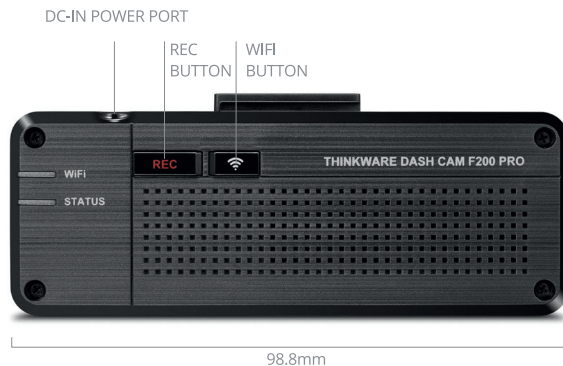

Specification Detail