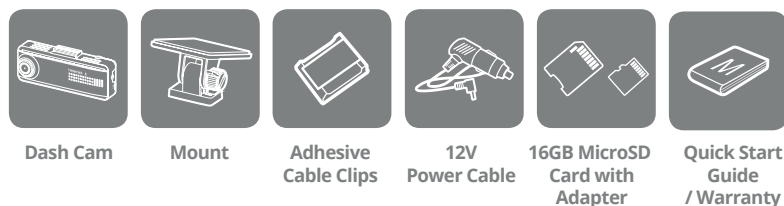

What's in the Box